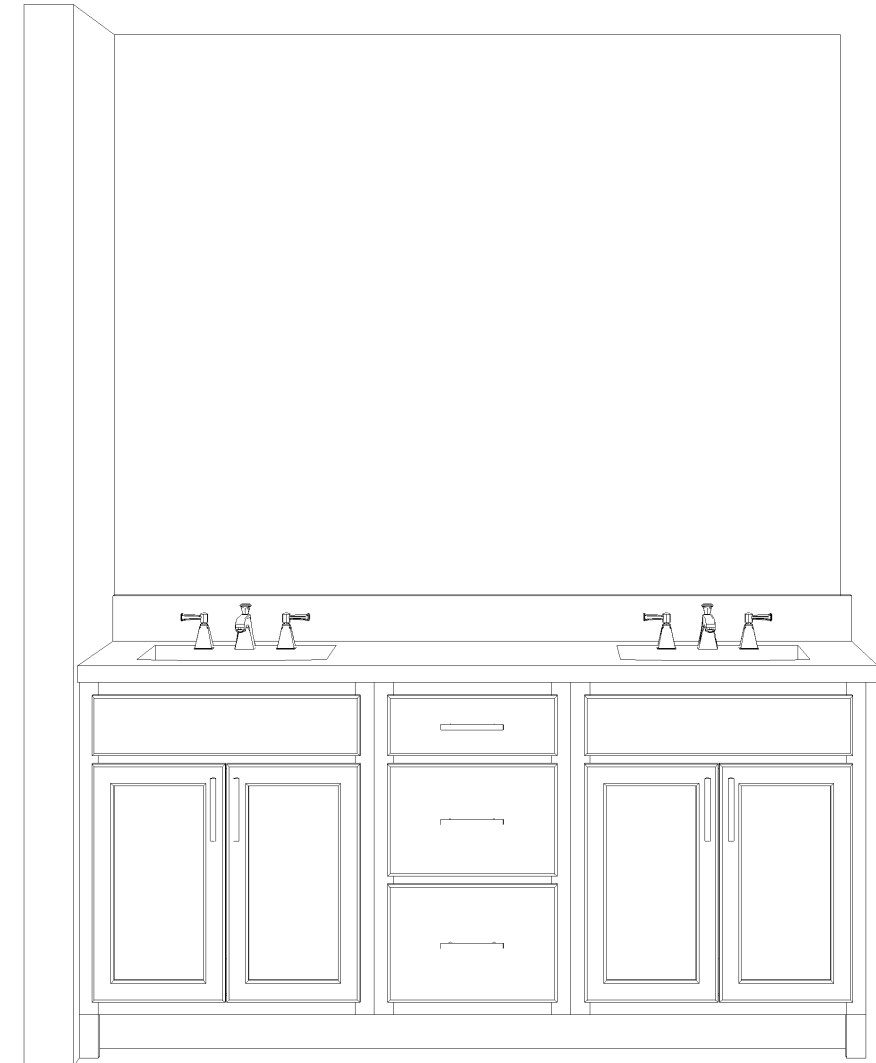

THIS DRAWING IS THE EXCLUSIVE PROPERTY
OF BECK/ALLEN CABINETRY
AND MAY NOT BE RELEASED
WITHOUT WRITTEN PERMISSION.

IF RELEASED, A FEE MAY BE APPLICABLE.

MASTER BATH

* ADULT HEIGHT 34.5"

HARDWARE:HONEY BRONZE
M2602, 5 1/16"CC HANDLE