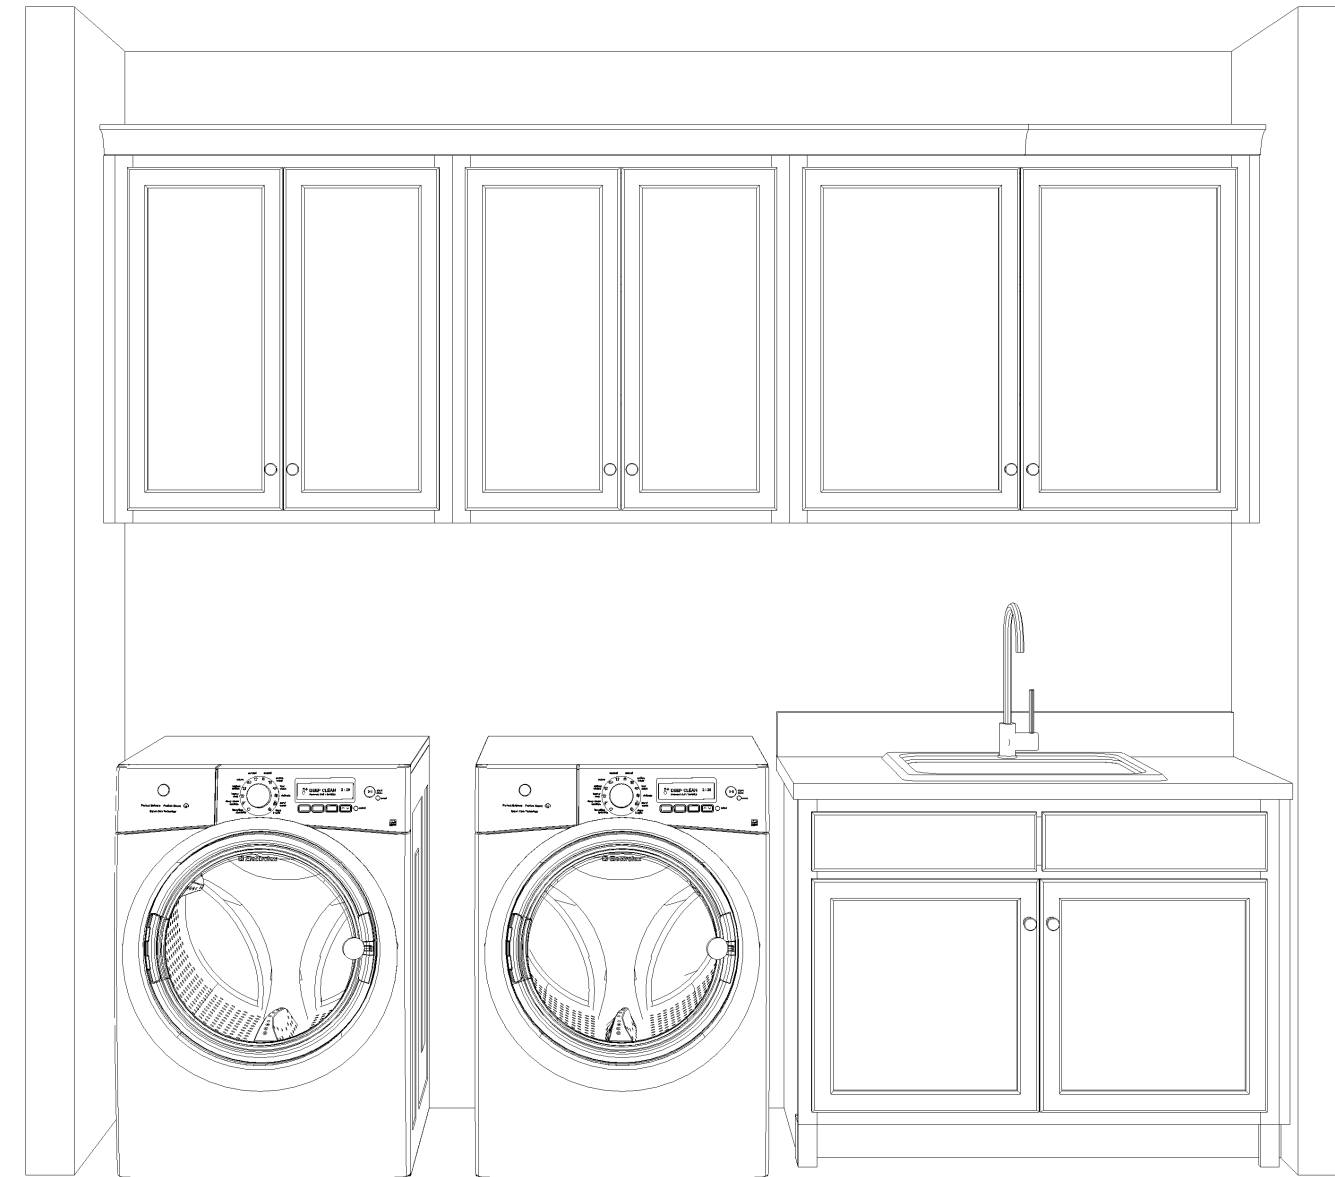

LAUNDRY ROOM

* COUNTERTOP BY OTHERS

HARDWARE: HONEY BRONZE
TK3180 KNOB

633 Spirit of St. Louis Blvd., Chesterfield, MO 63005 11626 Page Service Drive, St. Louis, MO 63146	PREPARED FOR: NJL CUSTOM HOMES 556 LEFFINGWELL AVENUE KIRKWOOD, MO 63122	DATE OF DRAWING: 19 OCTOBER 2023	THIS DRAWING IS THE EXCLUSIVE PROPERTY OF BECK/ALLEN CABINETRY AND MAY NOT BE RELEASED WITHOUT WRITTEN PERMISSION. IF RELEASED, A FEE MAY BE APPLICABLE.
	PREPARED BY: ALLIE DAVIS	SCALE: NTS