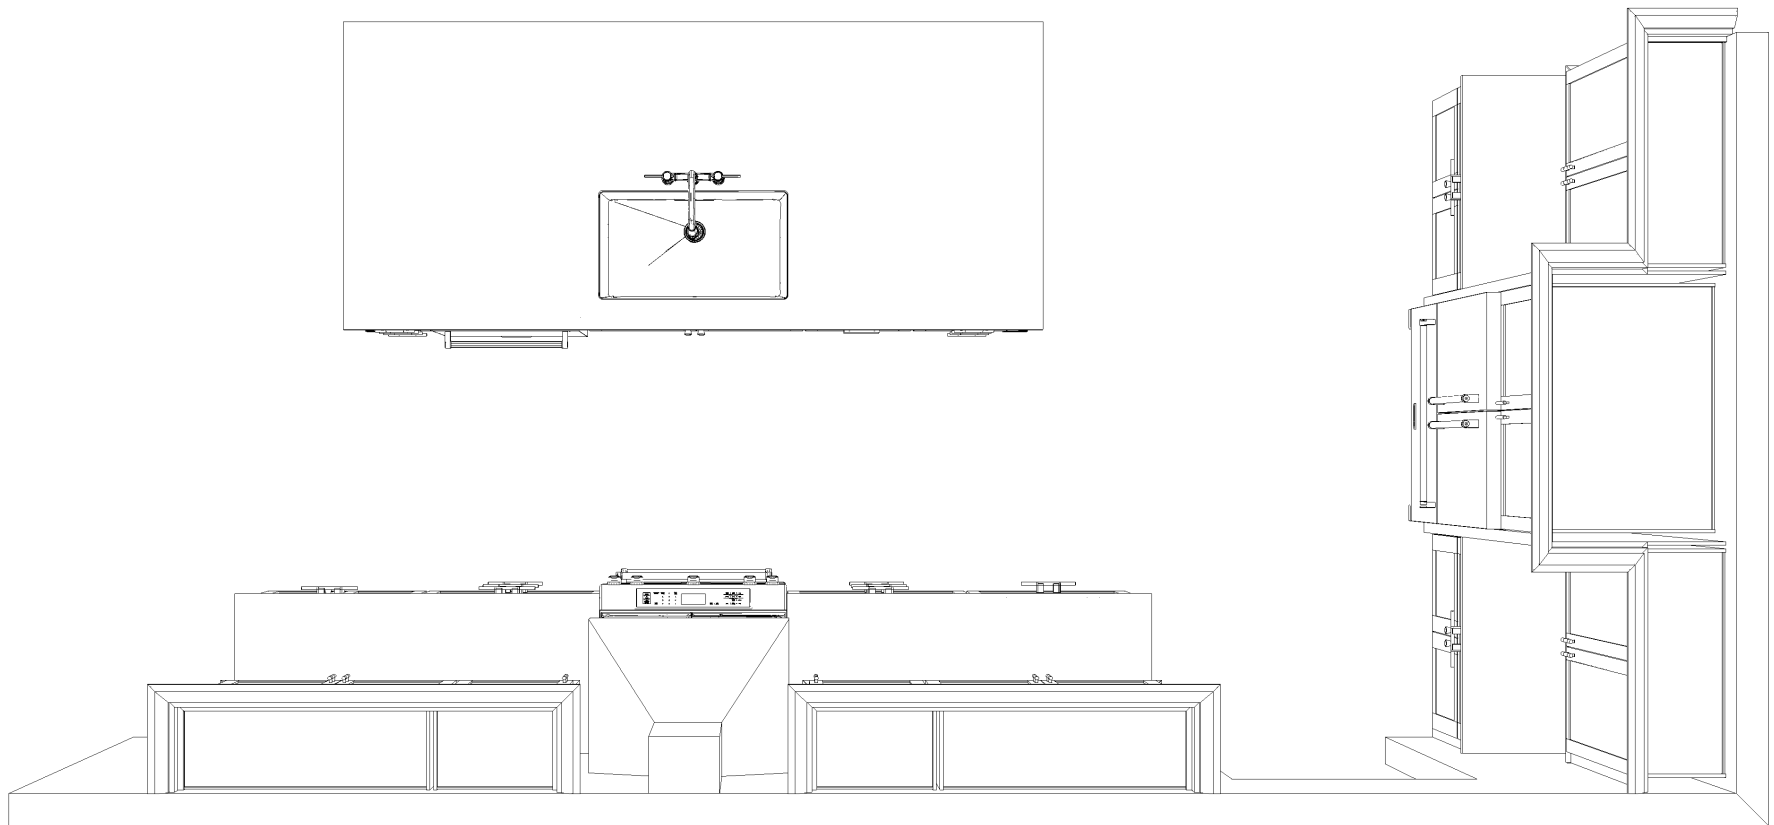

NJL CUSTOM HOMES
11904 LILLIAN

HARDWARE: HONEY BRONZE

A: TK3120 KNOB

B: TK3113, 5/16" CC HANDLE (+ 4 AT GREAT ROOM DOORS)

C: TK3114, 6 5/16" CC HANDLE

D: TK3116, 8 13/16" CC HANDLE

**Beck / Allen
Cabinetry**
633 Spirit of St. Louis Blvd., Chesterfield, MO 63005
11626 Page Service Drive, St. Louis, MO 63146

PREPARED FOR:
**NJL CUSTOM HOMES
556 LEFFINGWELL AVENUE
KIRKWOOD, MO 63122**

DATE OF DRAWING: **19 OCTOBER 2023**
PREPARED BY: **ALLIE DAVIS**
SCALE: **NTS**

THIS DRAWING IS THE EXCLUSIVE PROPERTY
OF BECK/ALLEN CABINETRY
AND MAY NOT BE RELEASED
WITHOUT WRITTEN PERMISSION.
IF RELEASED, A FEE MAY BE APPLICABLE.

NKBA
National Kitchen & Bath Association