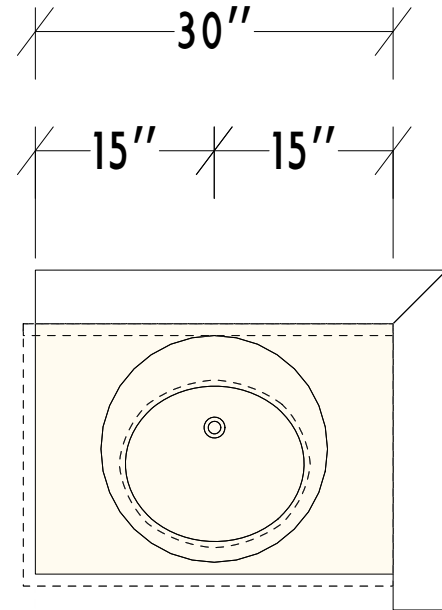

POWDER BATH

VB30FHDAH-2B

* ADULT HEIGHT 34.5"