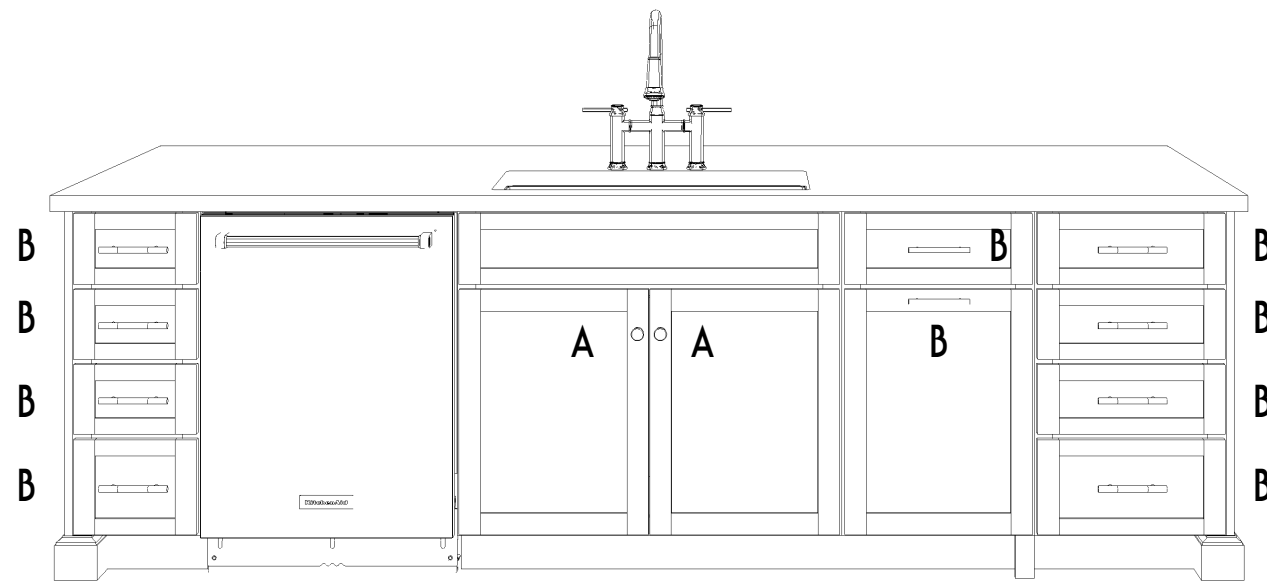

HARDWARE: HONEY BRONZE

A: TK3120 KNOB

B: TK3113, 5/16" CC HANDLE (+ 4 AT GREAT ROOM DOORS)

C: TK3114, 6 5/16" CC HANDLE

D: TK3116, 8 13/16" CC HANDLE

633 Spirit of St. Louis Blvd., Chesterfield, MO 63005 11626 Page Service Drive, St. Louis, MO 63146	PREPARED FOR: NJL CUSTOM HOMES 556 LEFFINGWELL AVENUE KIRKWOOD, MO 63122	DATE OF DRAWING: 19 OCTOBER 2023	THIS DRAWING IS THE EXCLUSIVE PROPERTY OF BECK/ALLEN CABINETRY AND MAY NOT BE RELEASED WITHOUT WRITTEN PERMISSION. IF RELEASED, A FEE MAY BE APPLICABLE.
	PREPARED BY: ALLIE DAVIS	SCALE: NTS