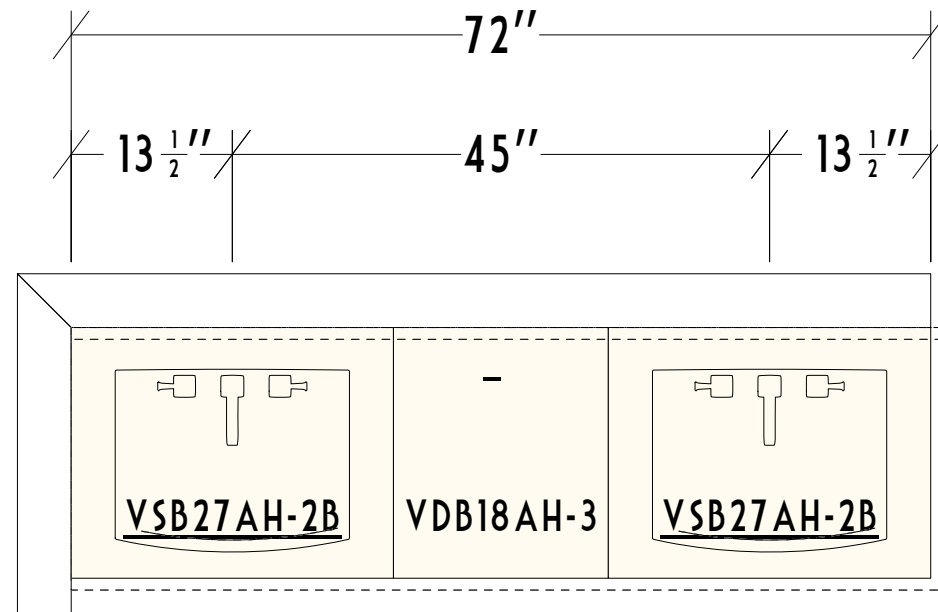

PREPARED FOR:

NJL CUSTOM HOMES
556 LEFFINGWELL AVENUE
KIRKWOOD, MO 63122

DATE OF DRAWING:

19 SEPTEMBER 2023

PREPARED BY:

ALLIE DAVIS

SCALE:

NTS

THIS DRAWING IS THE EXCLUSIVE PROPERTY
OF BECK/ALLEN CABINETRY
AND MAY NOT BE RELEASED
WITHOUT WRITTEN PERMISSION.

IF RELEASED, A FEE MAY BE APPLICABLE.

MASTER BATH

* ADULT HEIGHT 34.5"

HARDWARE:HONEY BRONZE
M2602, 5 1/16"CC HANDLE