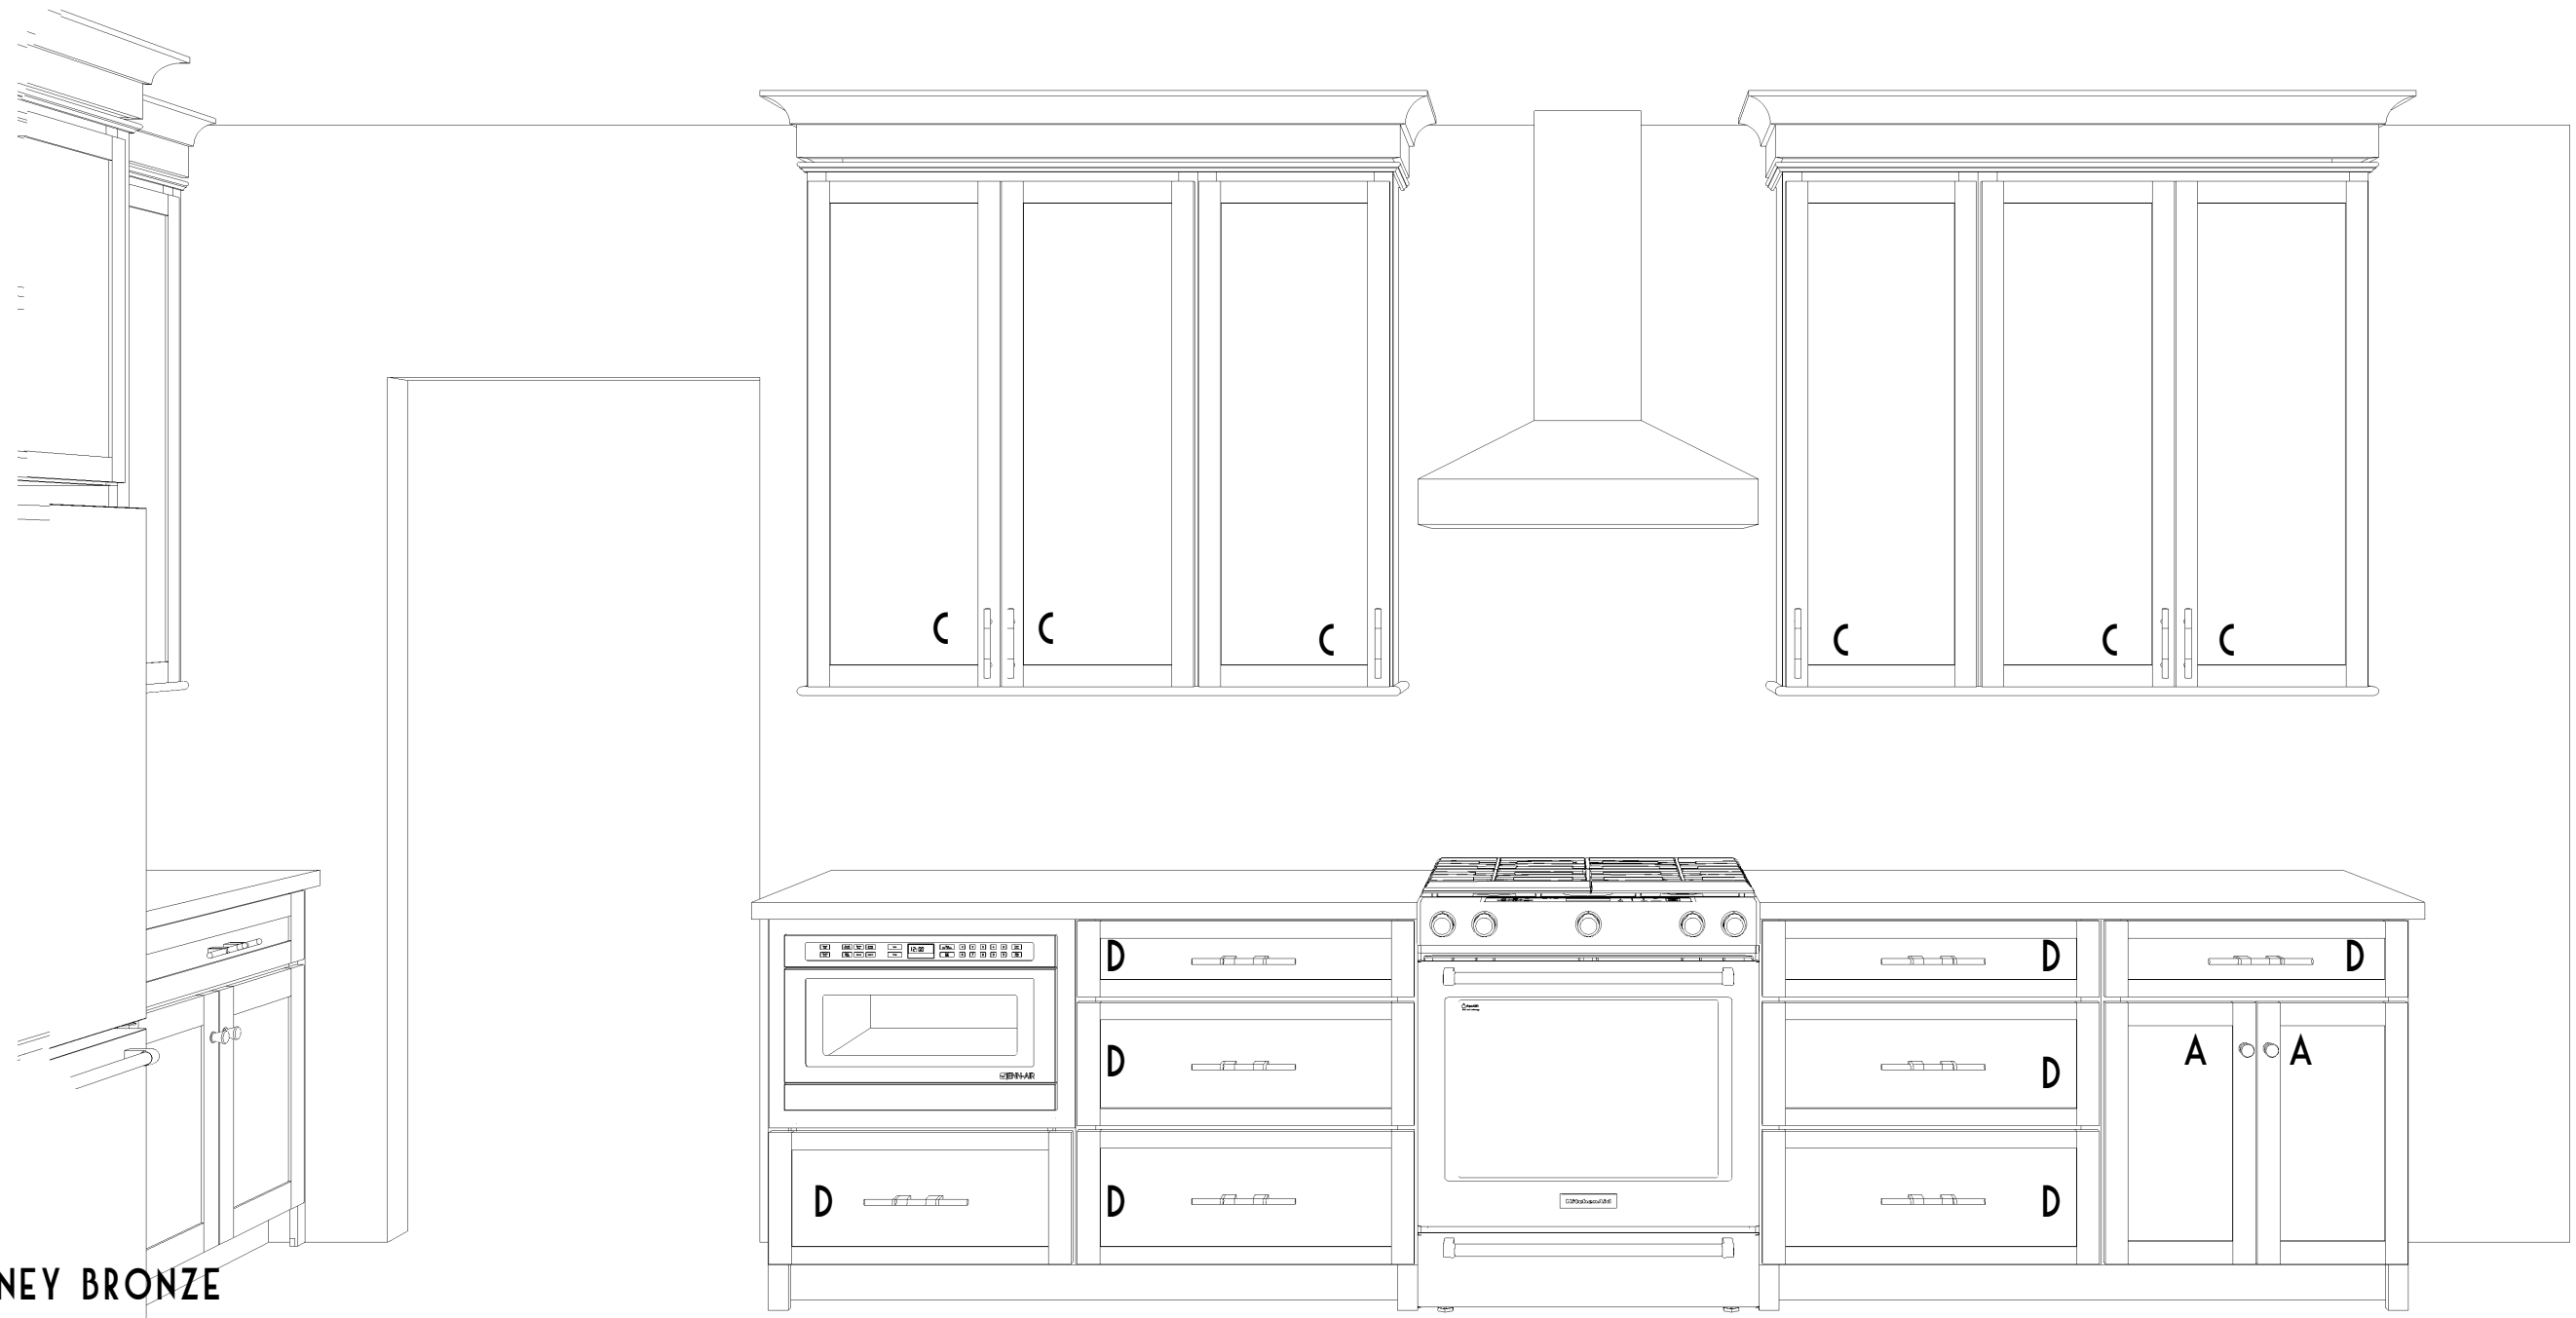

HARDWARE: HONEY BRONZE
A: TK3120 KNOB
B: TK3113, 5/16" CC HANDLE (+ 4 AT GREAT ROOM DOORS)
C: TK3114, 6 5/16" CC HANDLE
D: TK3116, 8 13/16" CC HANDLE

**Beck / Allen
Cabinetry**
633 Spirit of St. Louis Blvd., Chesterfield, MO 63005
11626 Page Service Drive, St. Louis, MO 63146

PREPARED FOR:
NJL CUSTOM HOMES
556 LEFFINGWELL AVENUE
KIRKWOOD, MO 63122

DATE OF DRAWING: **19 OCTOBER 2023**
PREPARED BY: **ALLIE DAVIS**
SCALE: **NTS**

THIS DRAWING IS THE EXCLUSIVE PROPERTY
OF BECK/ALLEN CABINETRY
AND MAY NOT BE RELEASED
WITHOUT WRITTEN PERMISSION.
IF RELEASED, A FEE MAY BE APPLICABLE.