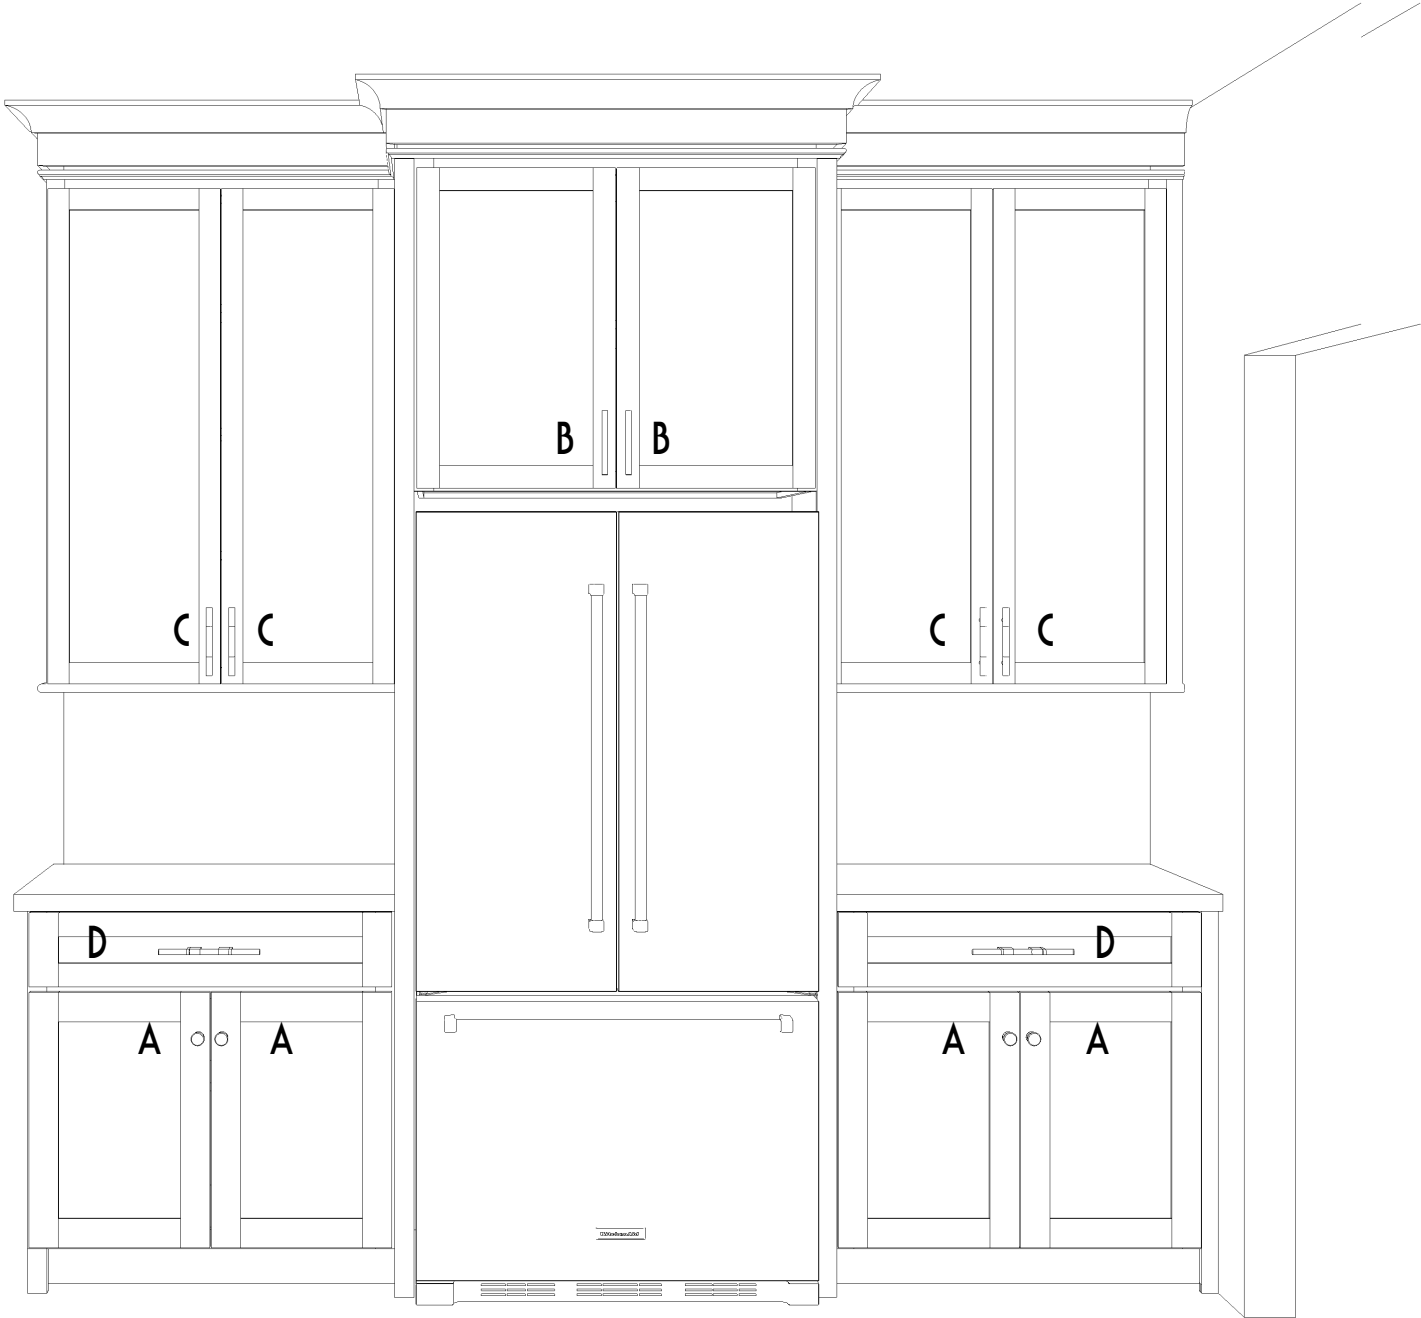

NJL CUSTOM HOMES
11904 LILLIAN

HARDWARE: HONEY BRONZE
A: TK3120 KNOB
B: TK3113, 5/16" CC HANDLE (+ 4 AT GREAT ROOM DOORS)
C: TK3114, 6 5/16" CC HANDLE
D: TK3116, 8 13/16" CC HANDLE

ba Beck / Allen
Cabinetry
633 Spirit of St. Louis Blvd., Chesterfield, MO 63005
11626 Page Service Drive, St. Louis, MO 63146

PREPARED FOR:
NJL CUSTOM HOMES
556 LEFFINGWELL AVENUE
KIRKWOOD, MO 63122

DATE OF DRAWING: 19 OCTOBER 2023
PREPARED BY: ALLIE DAVIS
SCALE: NTS

THIS DRAWING IS THE EXCLUSIVE PROPERTY
OF BECK/ALLEN CABINETRY
AND MAY NOT BE RELEASED
WITHOUT WRITTEN PERMISSION.
IF RELEASED, A FEE MAY BE APPLICABLE.