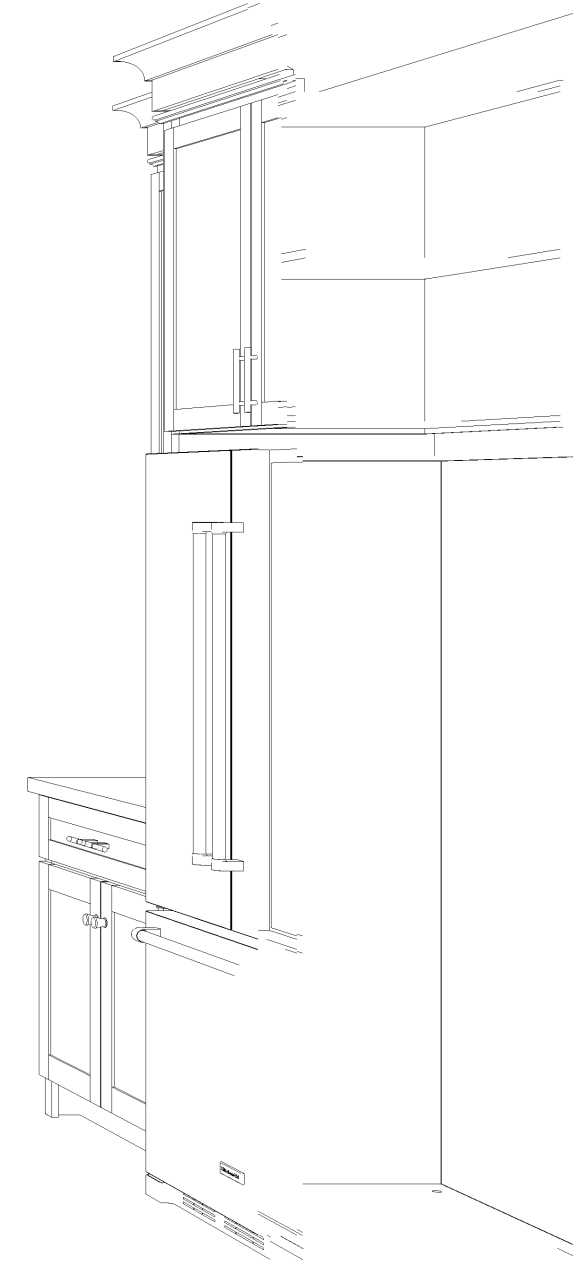

HARDWARE: HONEY BRONZE

A: TK3120 KNOB

B: TK3113, 5/16" CC HANDLE (+ 4 AT GREAT ROOM DOORS)

C: TK3114, 6 5/16" CC HANDLE

D: TK3116, 8 13/16" CC HANDLE

633 Spirit of St. Louis Blvd., Chesterfield, MO 63005 11626 Page Service Drive, St. Louis, MO 63146	PREPARED FOR: NJL CUSTOM HOMES 556 LEFFINGWELL AVENUE KIRKWOOD, MO 63122	DATE OF DRAWING: 19 OCTOBER 2023	THIS DRAWING IS THE EXCLUSIVE PROPERTY OF BECK/ALLEN CABINETRY AND MAY NOT BE RELEASED WITHOUT WRITTEN PERMISSION. IF RELEASED, A FEE MAY BE APPLICABLE.
	PREPARED BY: ALLIE DAVIS	SCALE: NTS