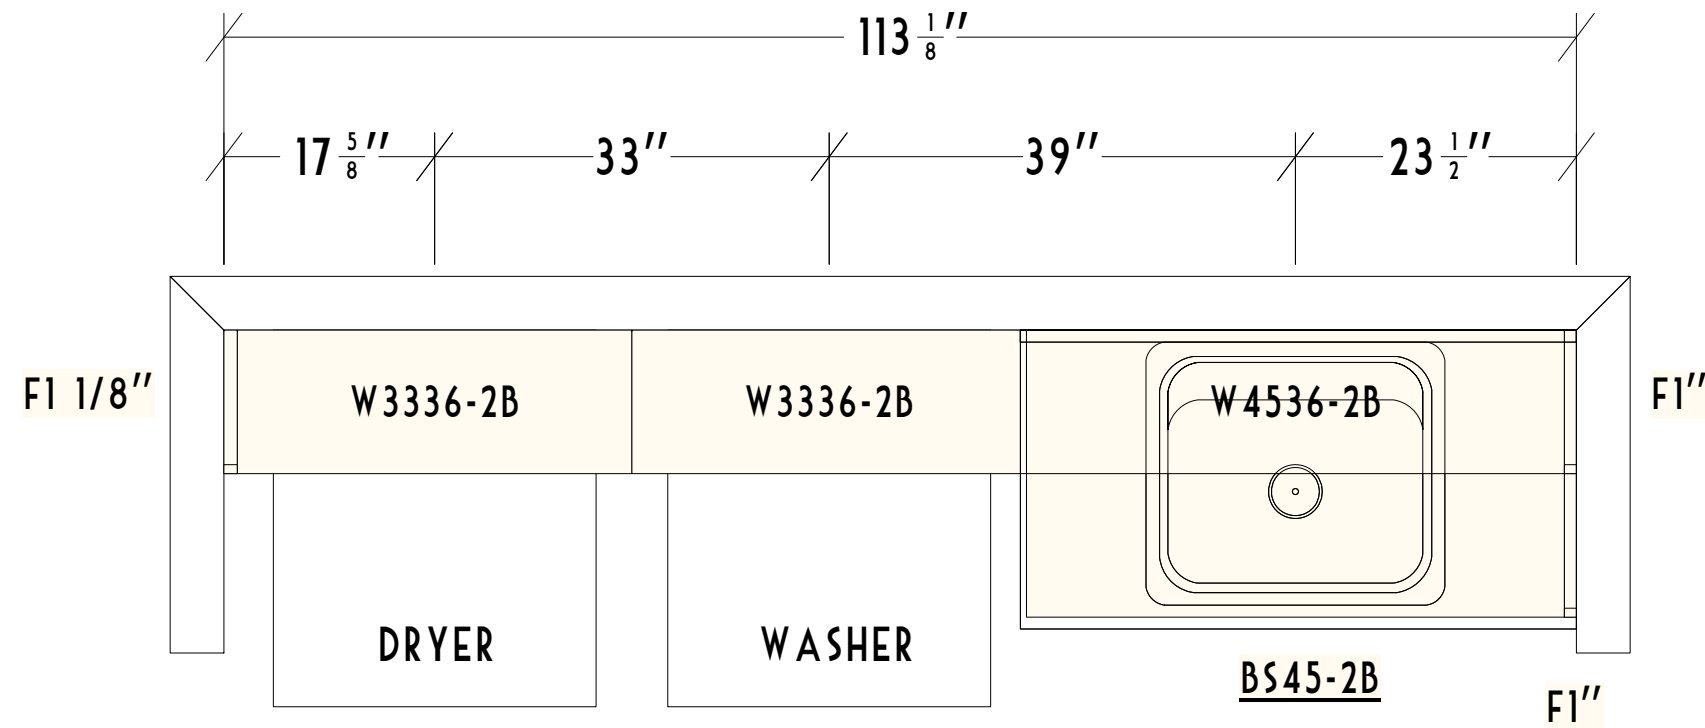

LAUNDRY ROOM

* COUNTERTOP BY OTHERS

HARDWARE: HONEY BRONZE
TK3180 KNOB

633 Spirit of St. Louis Blvd., Chesterfield, MO 63005 11626 Page Service Drive, St. Louis, MO 63146	PREPARED FOR: NJL CUSTOM HOMES 556 LEFFINGWELL AVENUE KIRKWOOD, MO 63122	DATE OF DRAWING: 19 OCTOBER 2023	THIS DRAWING IS THE EXCLUSIVE PROPERTY OF BECK/ALLEN CABINETRY AND MAY NOT BE RELEASED WITHOUT WRITTEN PERMISSION. IF RELEASED, A FEE MAY BE APPLICABLE.
	PREPARED BY: ALLIE DAVIS	SCALE: NTS