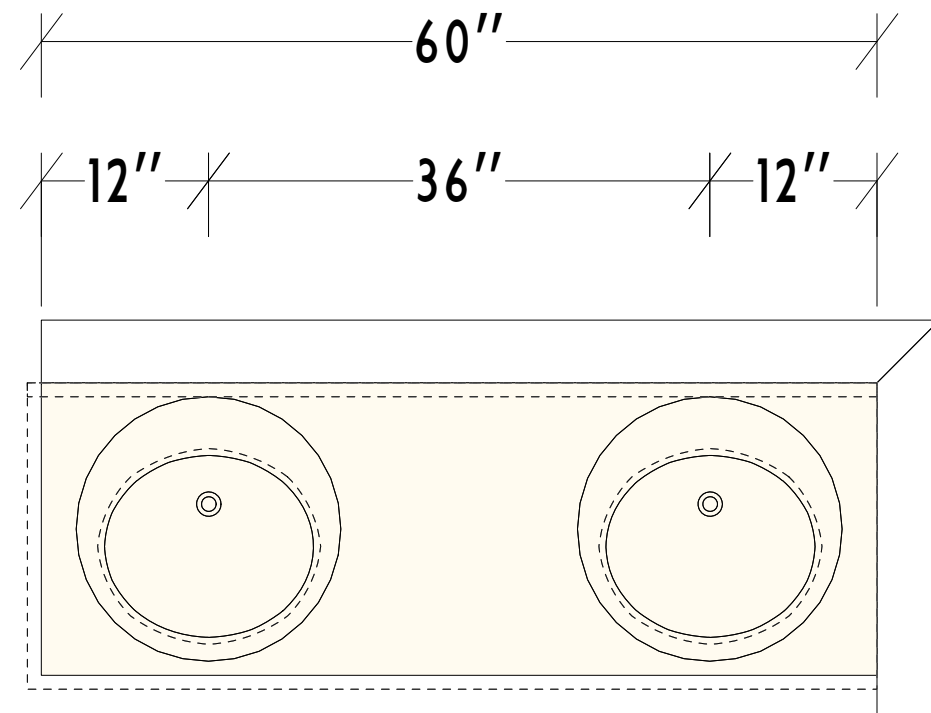

HALL BATH

VB60CD AH-3-4B

* ADULT HEIGHT 34.5"