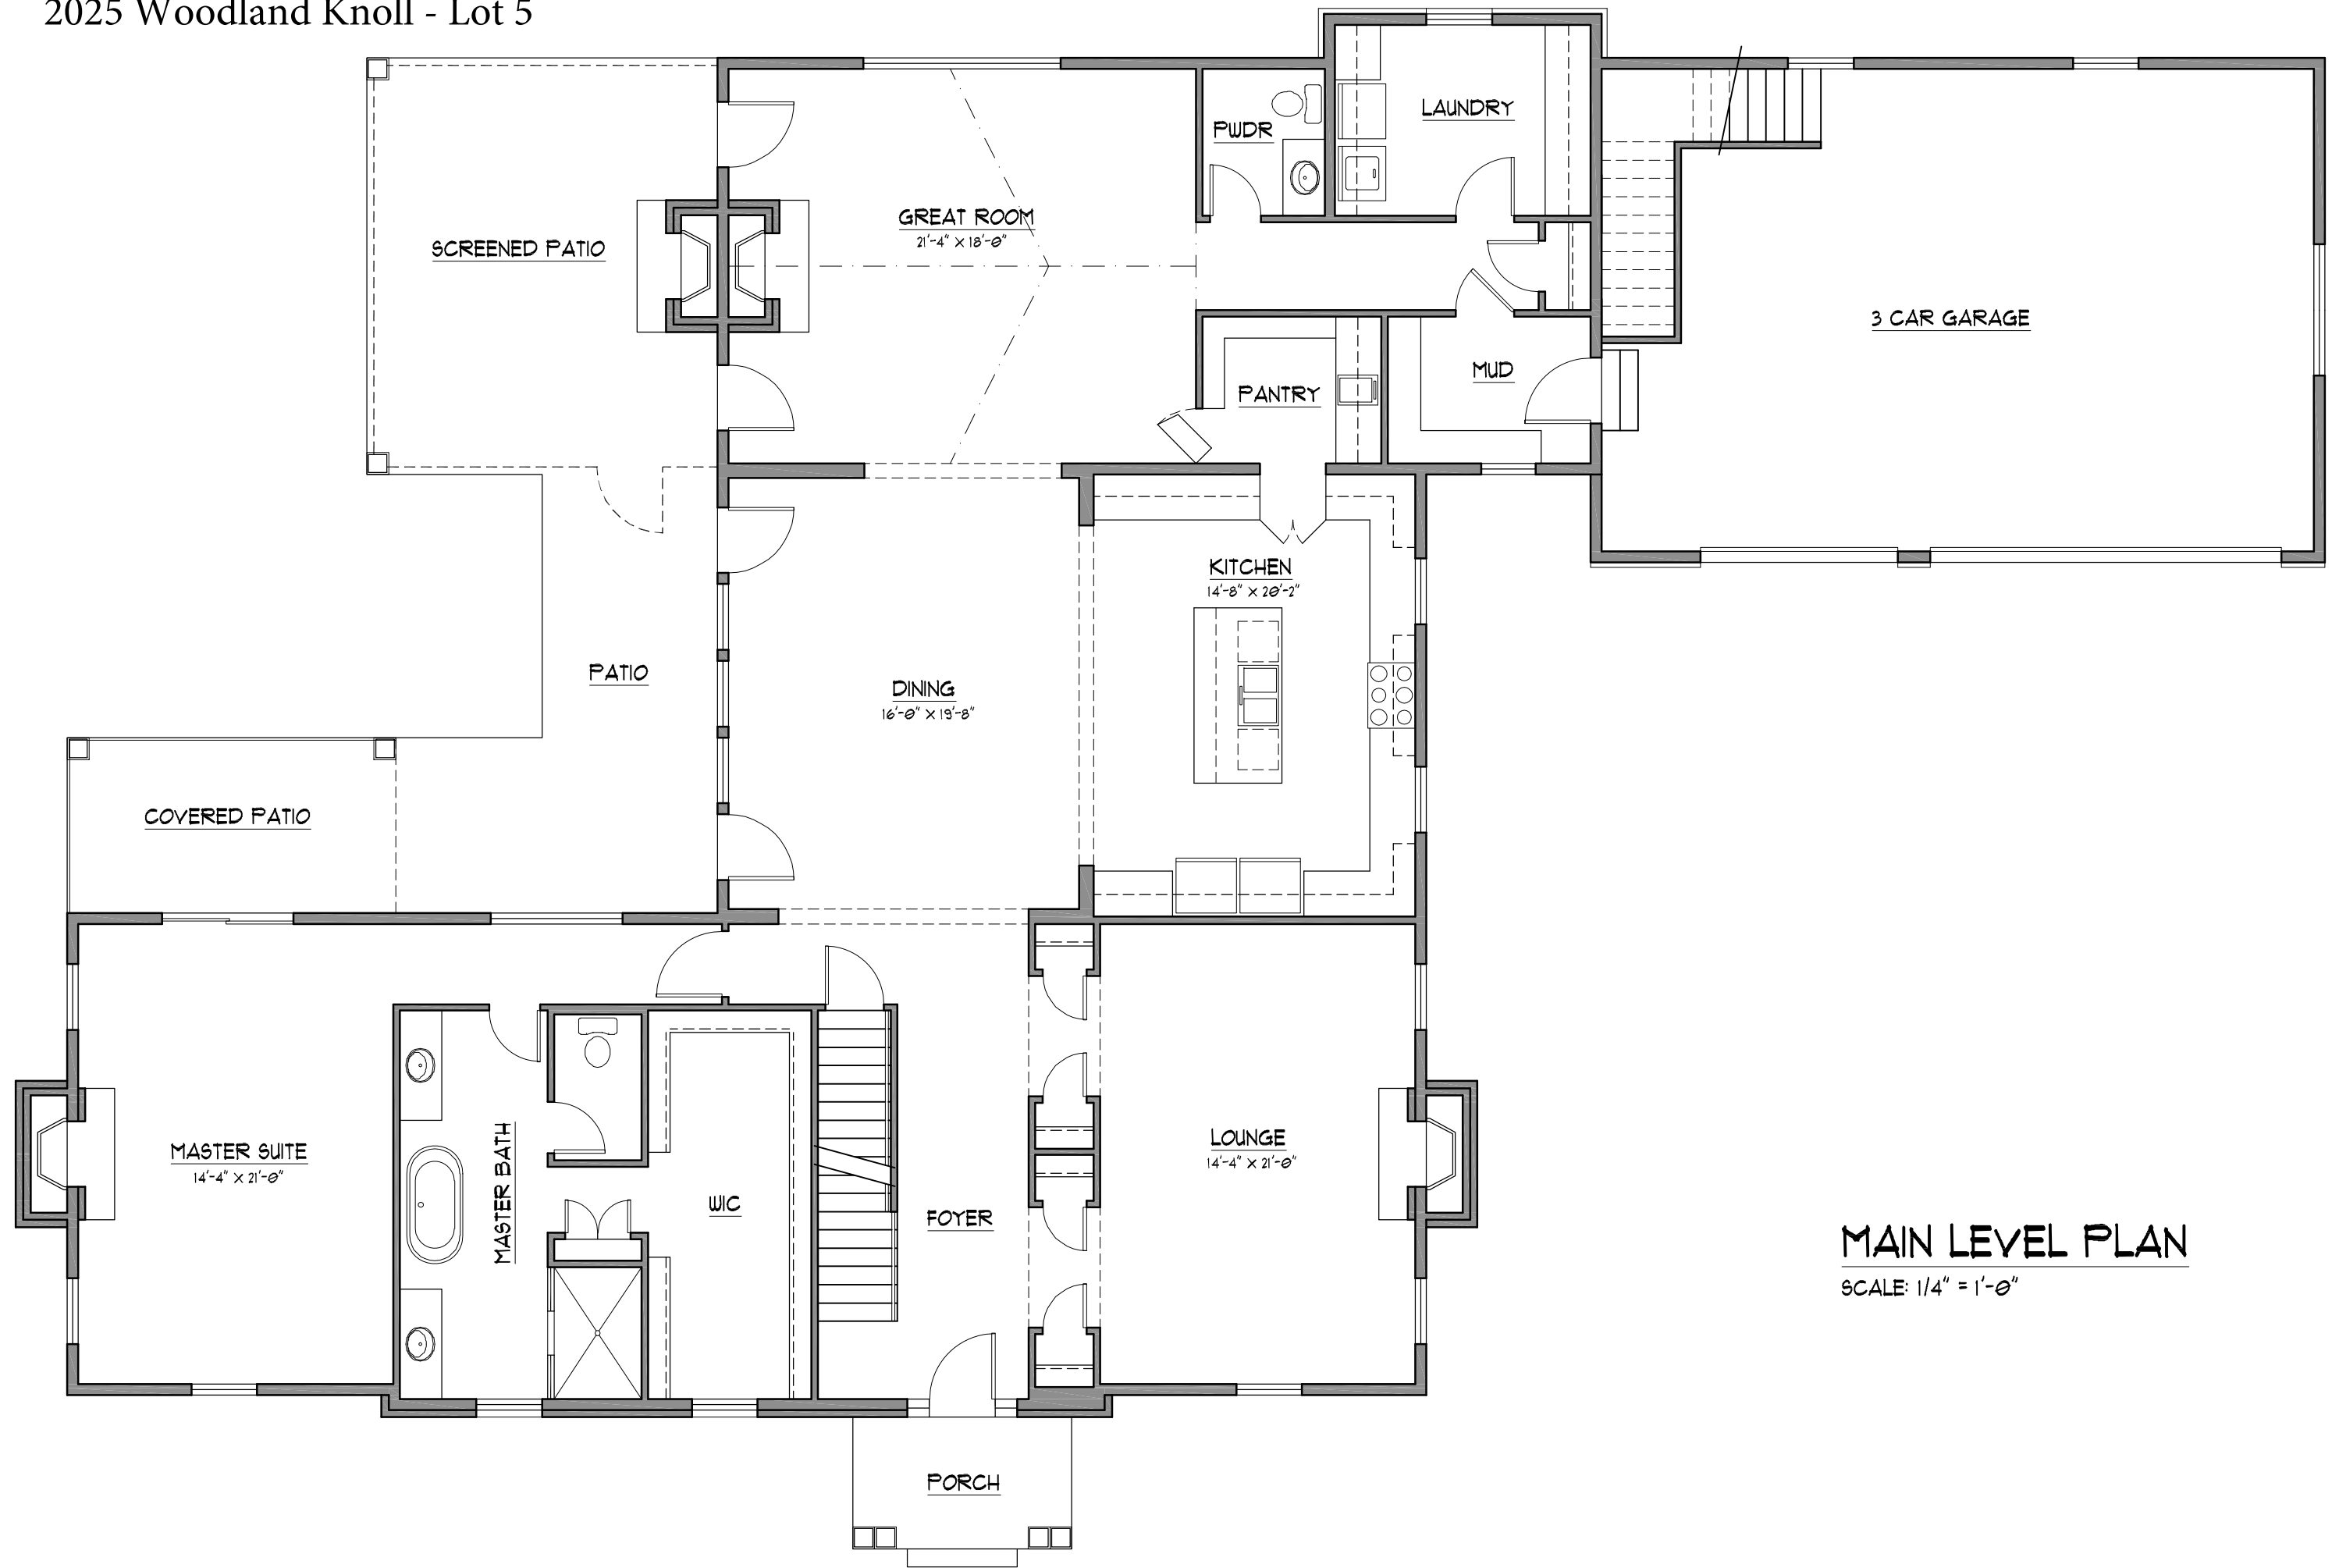

LOWER LEVEL PLAN

SCALE: 1/4" = 1'-0"

2025 Woodland Knoll - Lot 5

MAIN LEVEL PLAN

SCALE: 1/4" = 1'-0"

SECOND LEVEL PLAN
SCALE: 1/4" = 1'-0"