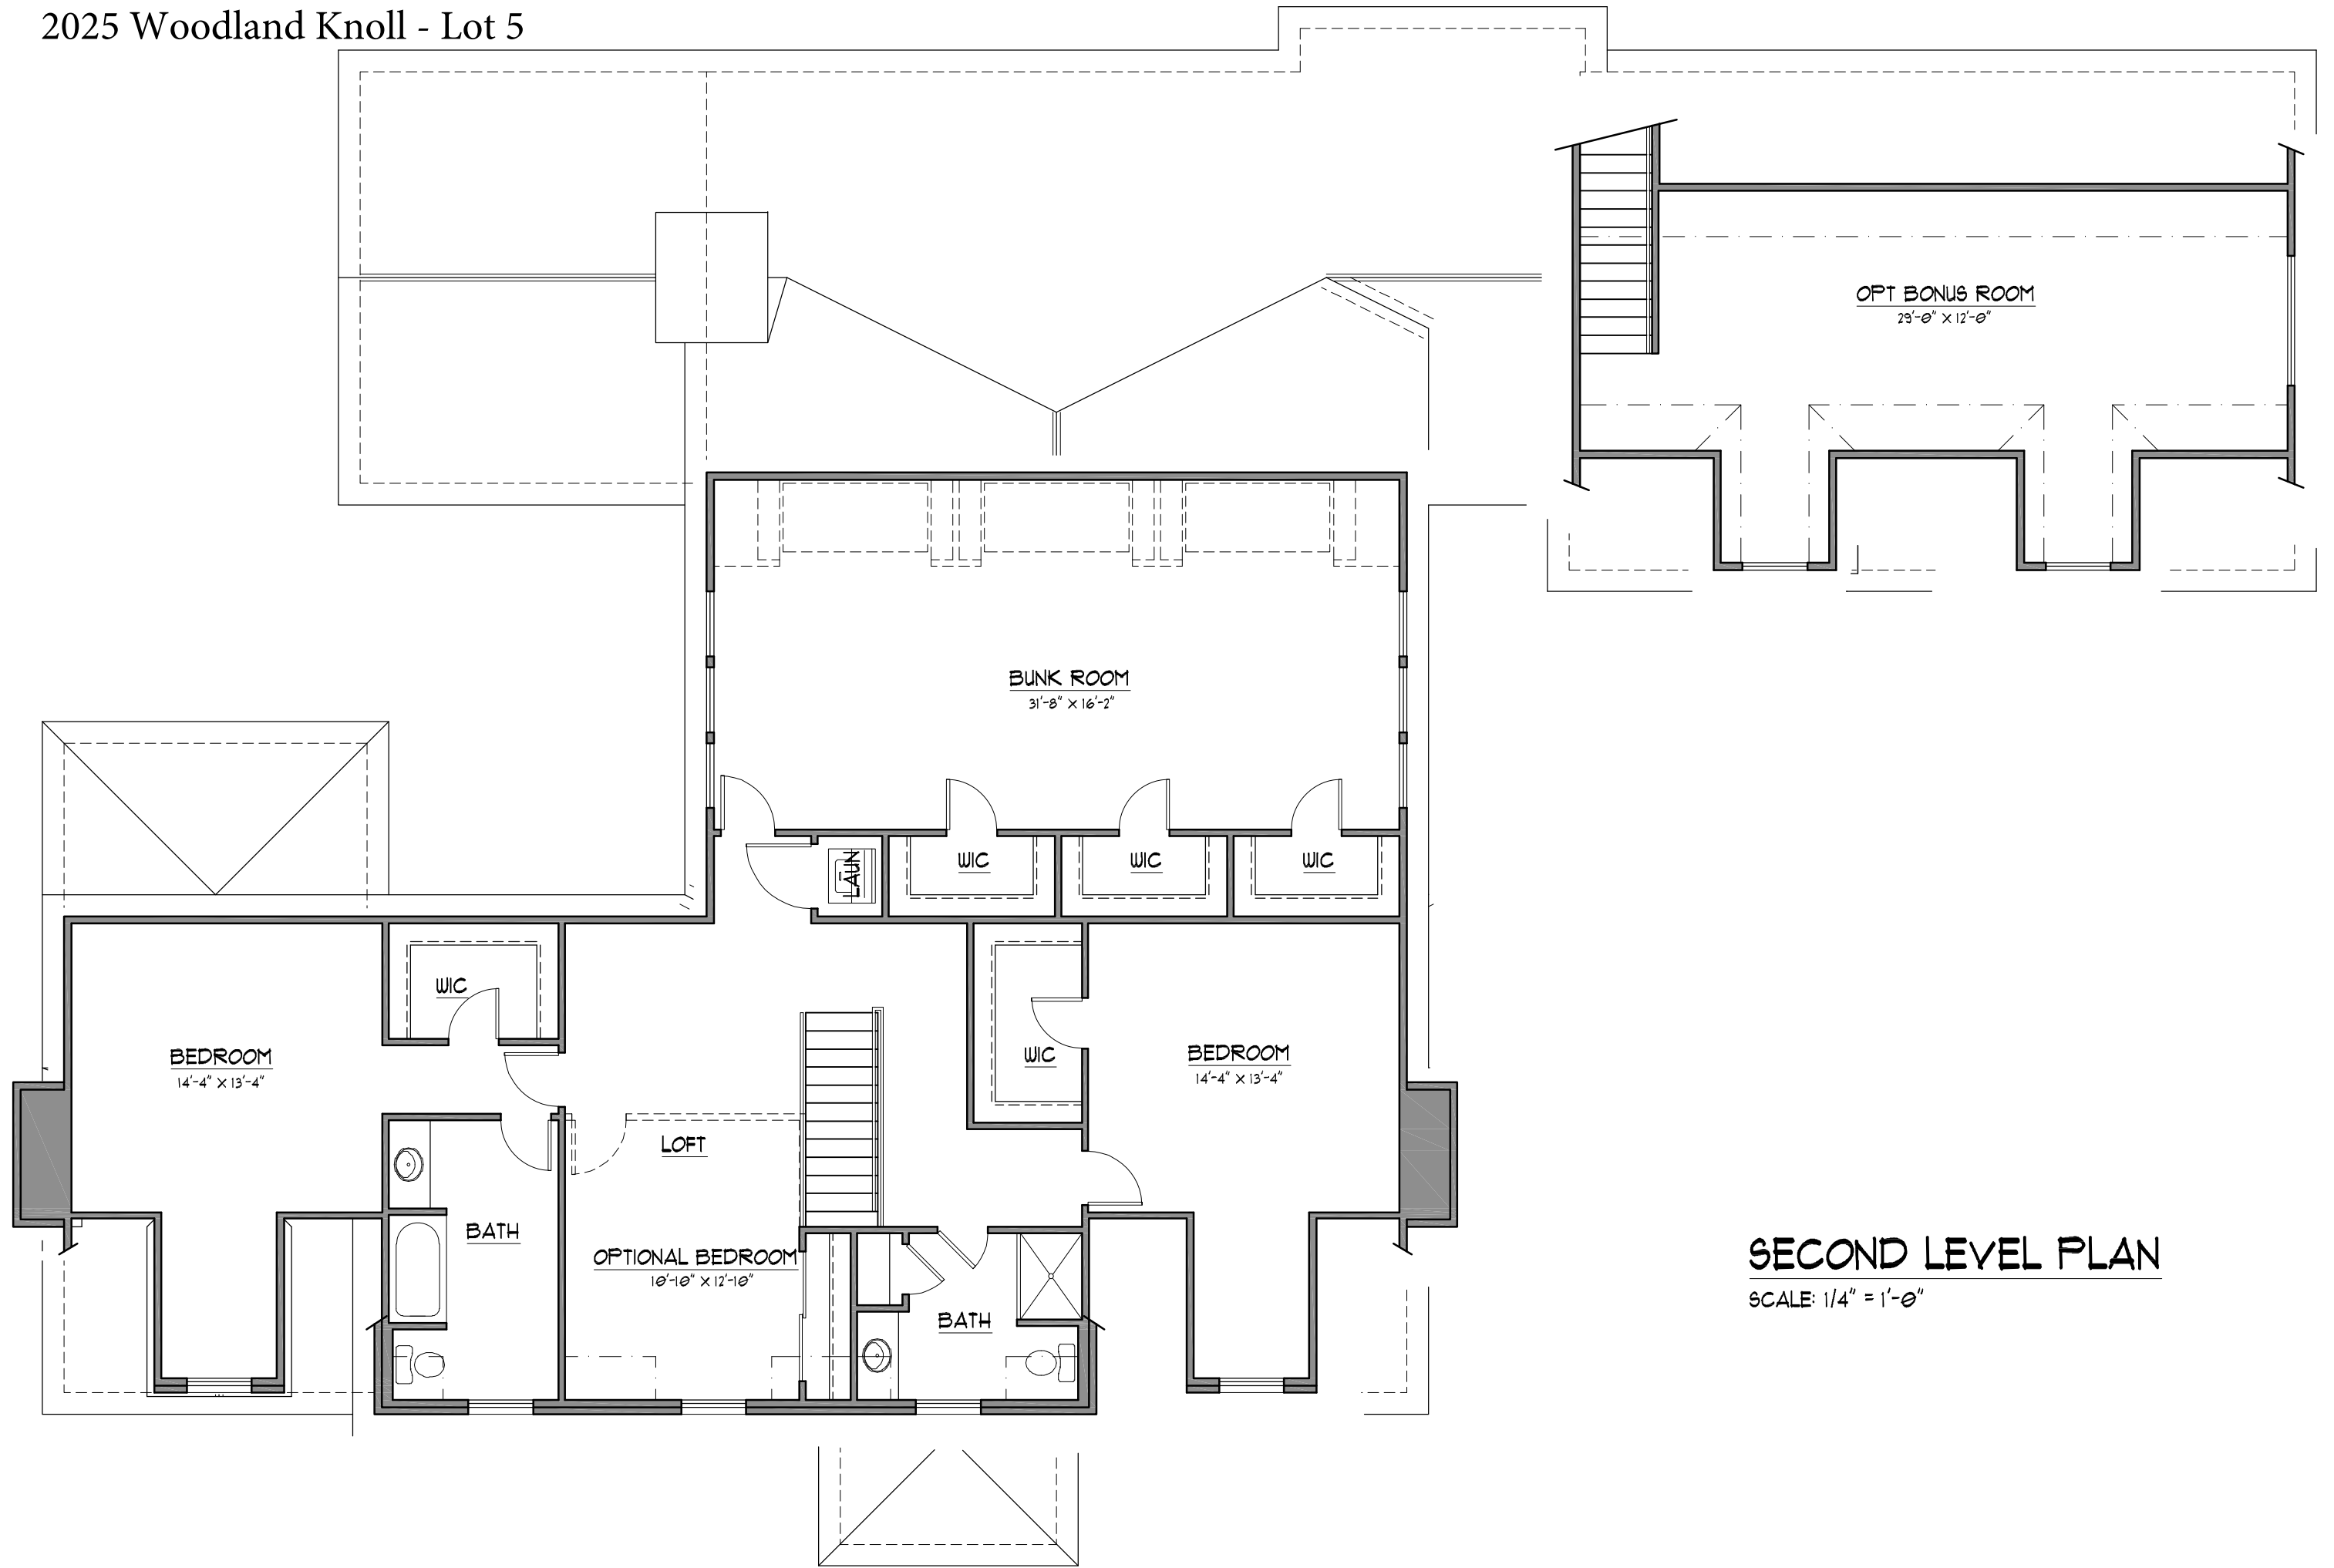

LOWER LEVEL PLAN

SCALE: 1/4" = 1'-0"

2025 Woodland Knoll - Lot 5

MAIN LEVEL PLAN

SCALE: 1/4" = 1'-0"

SECOND LEVEL PLAN
SCALE: 1/4" = 1'-0"